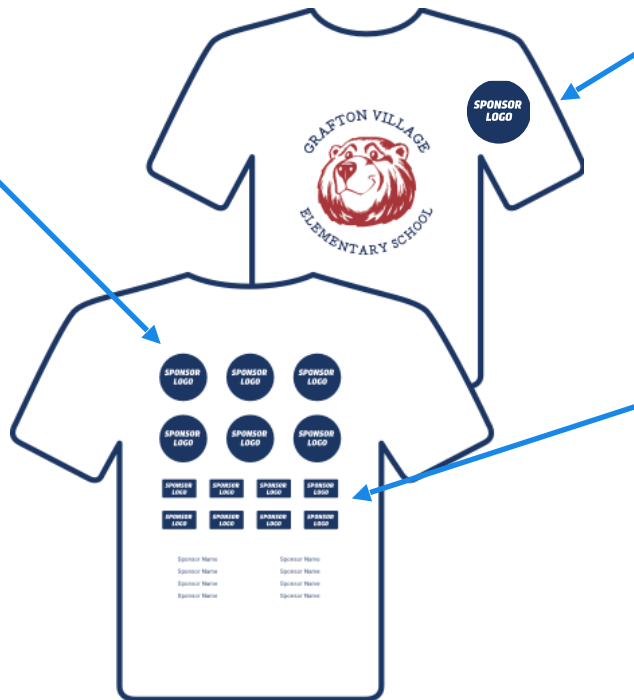

BUSINESS SPONSORSHIP FORM

Ballantyne Elementary PTA is so excited to invite you to join our Community Partners program! As a Community Partner, you will be contributing to an incredible cause - the development of our future leaders! **In return, we want to provide your business with maximum brand awareness in our community!**

The primary component of our Community Partners program is our Fun Run T-Shirt. **Your logo or name will be displayed on the back of this shirt worn by 915 students year-round, providing continuous exposure for your business!**

Also, our friends at Booster Spirit Wear are **offering a 15% discount** on any custom apparel order for your business! Just visit their website and say you're a proud Community Partner of Ballantyne Elementary

Please see the sponsorship information below for pricing and details. Thank you for being a valued member of the Ballantyne community! Here's to a great partnership!

PREMIUM AD ($1000)

- LARGE AD ON THE BACK OF COMMUNITY PARTNER SHIRT
- SPONSOR LOGO PLACED ON SCHOOL/PTA WEBSITE OR SOCIAL MEDIA
- 15% CUSTOM APPAREL DISCOUNT FROM BOOSTER SPIRIT WEAR
- ONE COMMUNITY PARTNER SHIRT

SLEEVE AD ($1200)

1. AD ON THE SLEEVE OF COMMUNITY PARTNER SHIRT
   - SPONSOR LOGO PLACED ON SCHOOL/PTA WEBSITE OR SOCIAL MEDIA
   - 15% CUSTOM APPAREL DISCOUNT FROM BOOSTER SPIRIT WEAR
   - ONE COMMUNITY PARTNER SHIRT
2. **Sleeve ad limited to 1 logo per sleeve and limited print size*

REGULAR AD ($500)

- MEDIUM AD ON THE BACK OF COMMUNITY PARTNER SHIRT
- SPONSOR LOGO PLACED ON SCHOOL/PTA WEBSITE OR SOCIAL MEDIA
- 15% CUSTOM APPAREL DISCOUNT FROM BOOSTER SPIRIT WEAR
- ONE COMMUNITY PARTNER SHIRT

All donations are tax deductible. **Please send your name, phone number, and business logo (or name) to email address to lindseyl@boosterthon.com below by 1/31 to secure your spot.** Please make checks payable to Ballantyne Elementary PTA and mail to 15425 Scholastic Dr, Charlotte, NC 28277 by 3/31. Contact Lindsey Leyhe at lindseyl@boosterthon.com if you have any questions.

To claim your 15% discount, visit www.boosterspiritwear.com. Let them know we sent you!